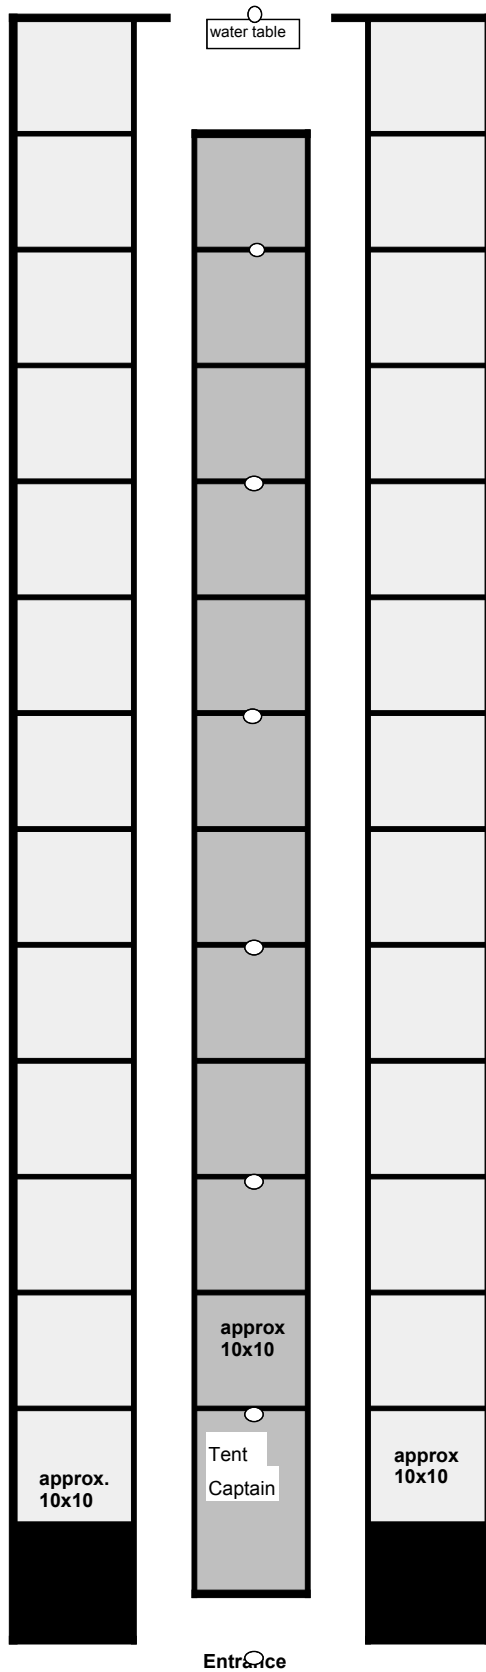

Tent layout

tents are approximately 40' wide & 140' long

Loveland Sculpture Invitational

Back of tent

-  side booth
-  center booth
-  front corner-extra cost
-  5' patron aisle

○ Pole
Note: single & double booths in center booths will NOT have a pole in the middle of a booth.

single booths= approx 10x10' **\$525**

double booths = approx 10x20' **\$995**

triple booths = approx 10x30' **\$1475**

We will make every effort to honor requests but the final decision for booth placement is the sole decision of the LSI staff. Early post mark or Zapp entry date & special requests are considerations in our decisions.