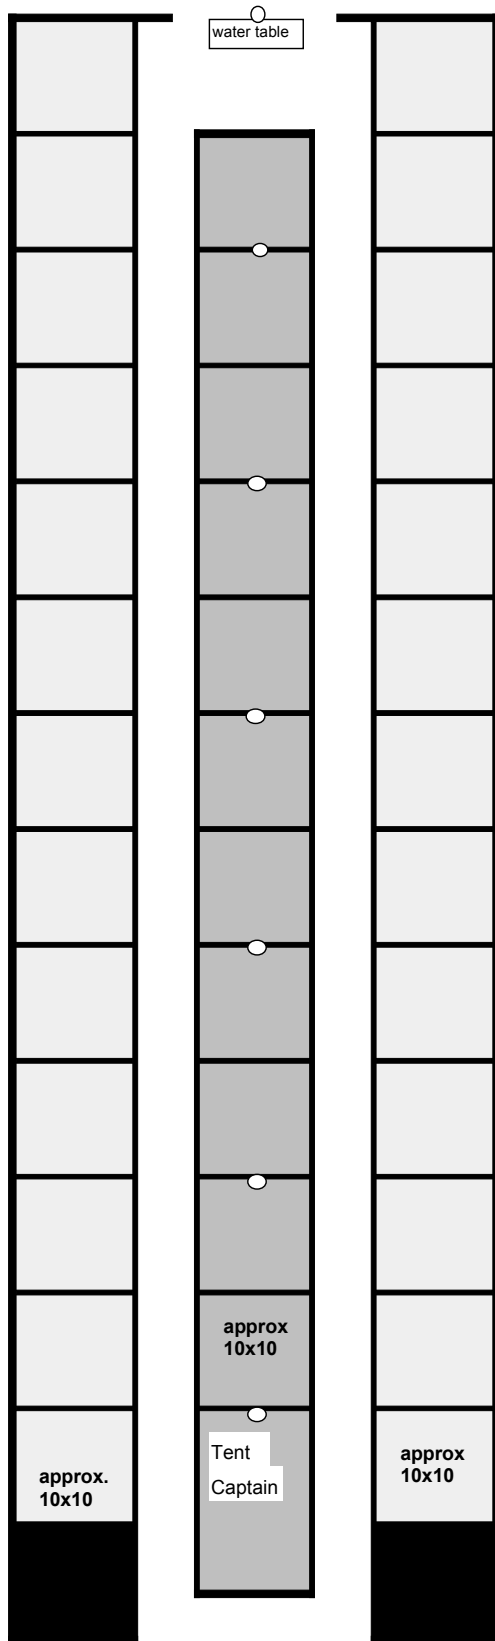

Tent layout

tents are approximately 40' wide & 140' long

Loveland Sculpture Invitational

Back of tent

-  side booth
-  center booth
-  front corner-extra cost
-  5' patron aisle

○ Pole
Note: single & double booths in center booths will NOT have a pole in the middle of a booth.

single booths= approx
 10x10' **\$525**

double booths = approx
 10x20' **\$995**

triple booths = approx
 10x30' **\$1475**

We will make every effort to honor requests but the final decision for booth placement is the sole decision of the LSI staff. Early post mark or Zapp entry date & special requests are considerations in our decisions.

Entrance