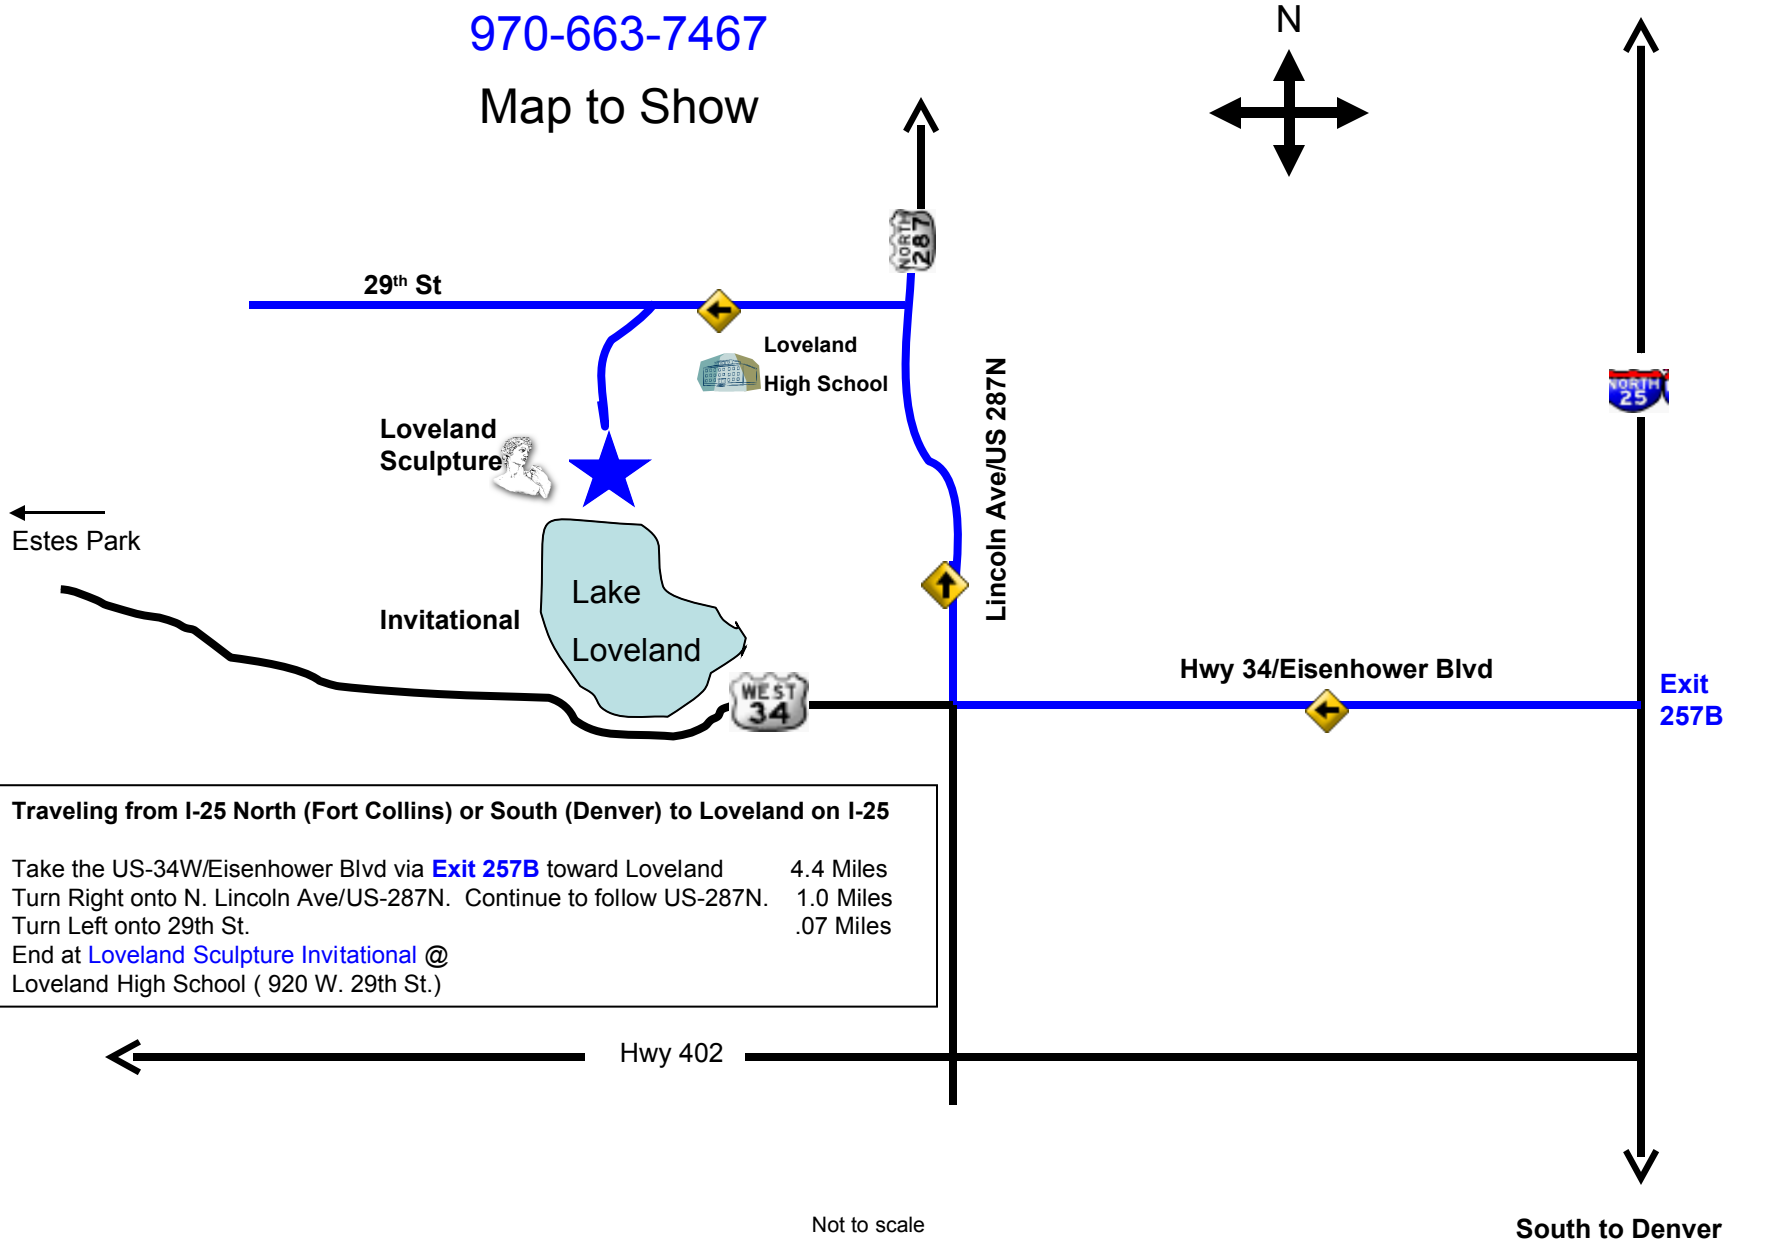

Loveland Sculpture Invitational

970-663-7467

Map to Show

Traveling from I-25 North (Fort Collins) or South (Denver) to Loveland on I-25

- Take the US-34W/Eisenhower Blvd via **Exit 257B** toward Loveland 4.4 Miles
- Turn Right onto N. Lincoln Ave/US-287N. Continue to follow US-287N. 1.0 Miles
- Turn Left onto 29th St. .07 Miles
- End at **Loveland Sculpture Invitational @ Loveland High School (920 W. 29th St.)**