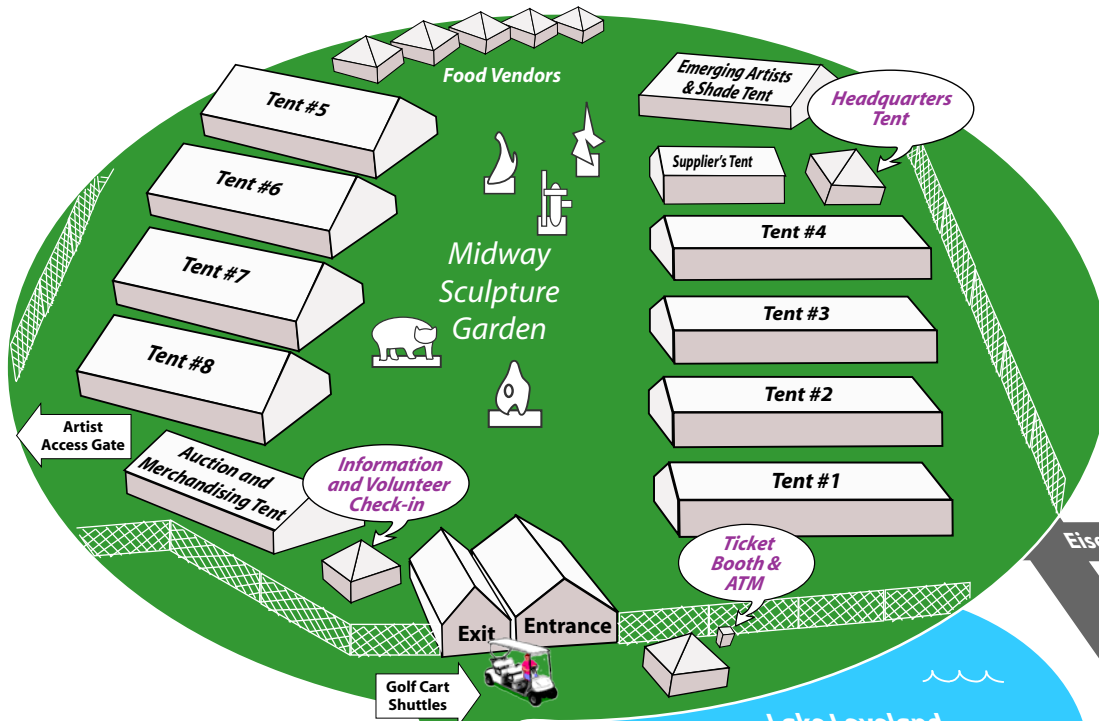

20<sup>th</sup> Anniversary  
**LOVELAND SCULPTURE INVITATIONAL**  
 Show & Sale

Eisenhower Blvd. (Hwy. 34)

**Free Shuttle Bus Pick-up**  
 See our website for all locations:  
[www.lovelandsculpturegroup.org](http://www.lovelandsculpturegroup.org)  
 Or call  
 970-663-7467

- Parking Key:**
- **Parking A: Patron parking** (golf cart shuttles provide transportation to and from parking lot)
  - **Parking B: Reserved** for participating artists
  - **Parking C: Patron parking** (No shuttle service)

29th Street  
 (Open to local Traffic)

(Closed to Traffic)

29th Street  
 (Closed to Traffic)