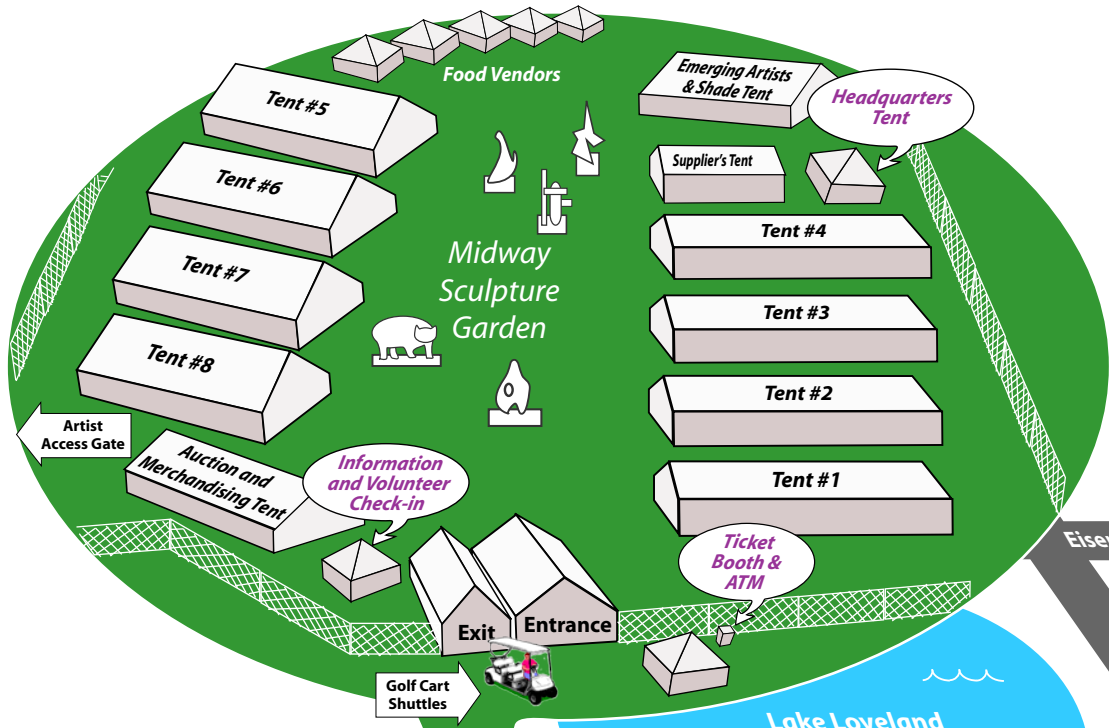

19th
Annual Loveland
**SCULPTURE
INVITATIONAL**
Show & Sale

Eisenhower Blvd. (Hwy. 34)

Free Shuttle Bus Pick-up
See our website for all locations:
www.lovelandsculpturegroup.org
Or call
970-663-7467

- Parking Key:**
- **Parking A: Patron parking** (golf cart shuttles provide transportation to and from parking lot)
 - **Parking B: Reserved** for participating artists
 - **Parking C: Patron parking** (No shuttle service)