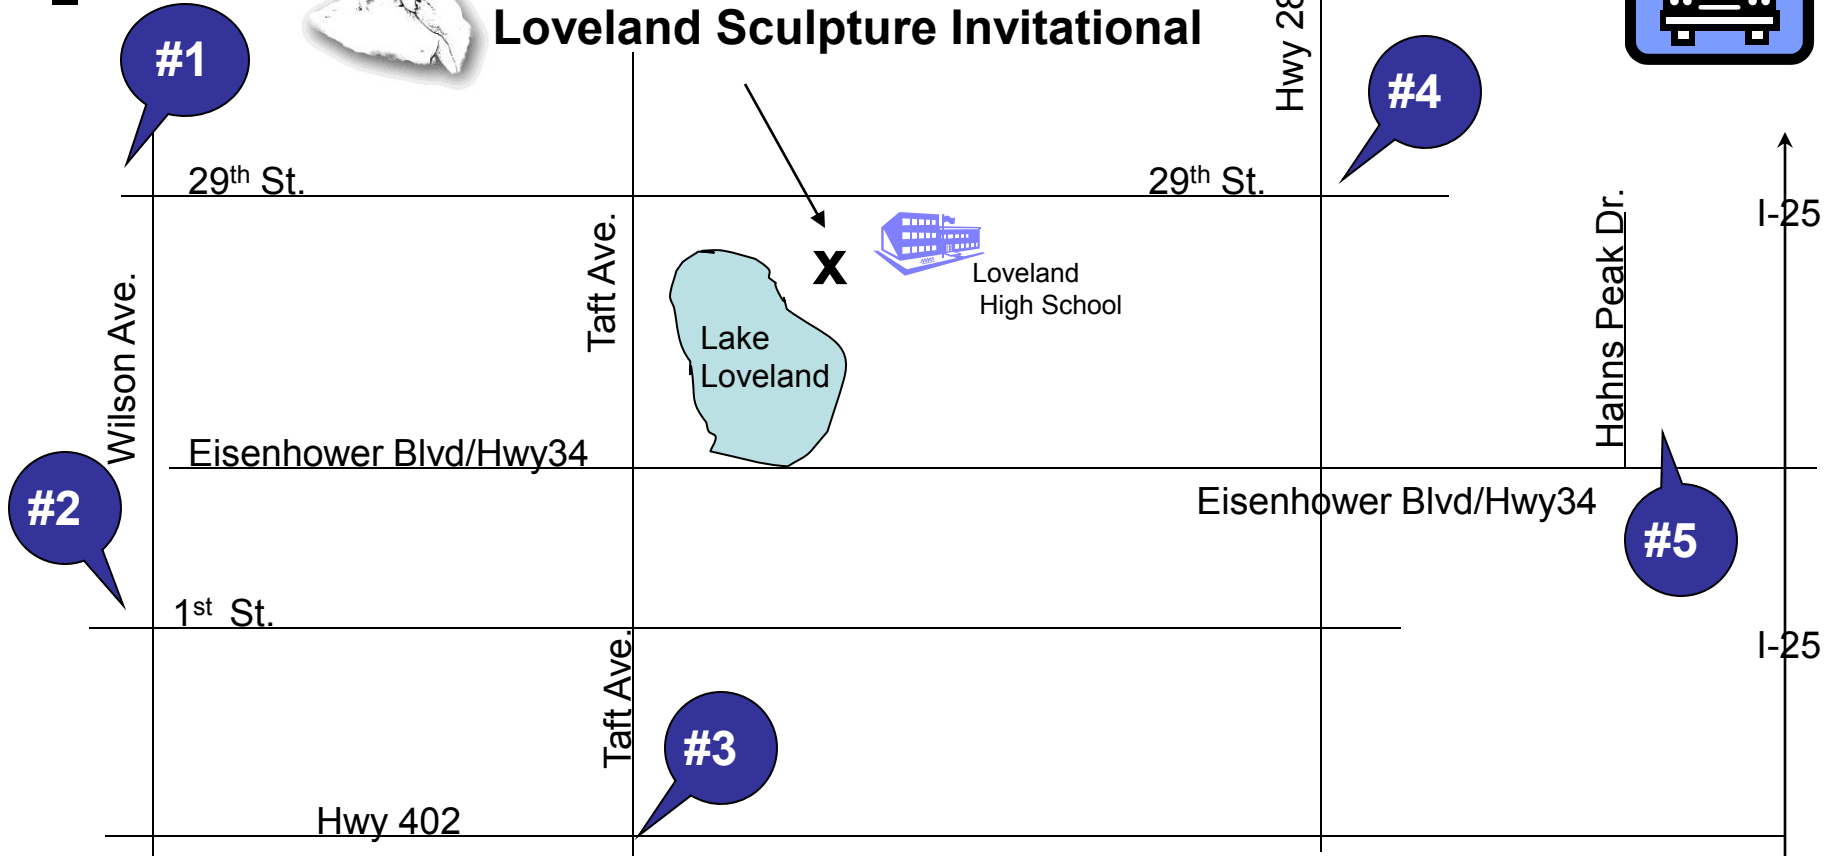

Not to scale

Shuttle Bus Locations

Loveland Sculpture Invitational

#1 Northwest
King of Glory Church
29th & Wilson Ave

#2 West
City of Loveland
Service Center
200 N. Wilson

#3 Southwest
Thompson Valley Towne Center
Hwy 402 & Taft Ave.

#4 Northeast
Orchards Shopping Center
29th & Hwy 287

#5 East
Near Johnny Carino's
Rocky Mtn Ave & Hwy 34

Bus Schedules:

Saturday Aug 13	Sunday Aug 14
9:30am – 6:00 pm	9:30am – 4:30pm
(latest return from the Shows is at 8:00pm)	(latest return from the is at 6:30pm)